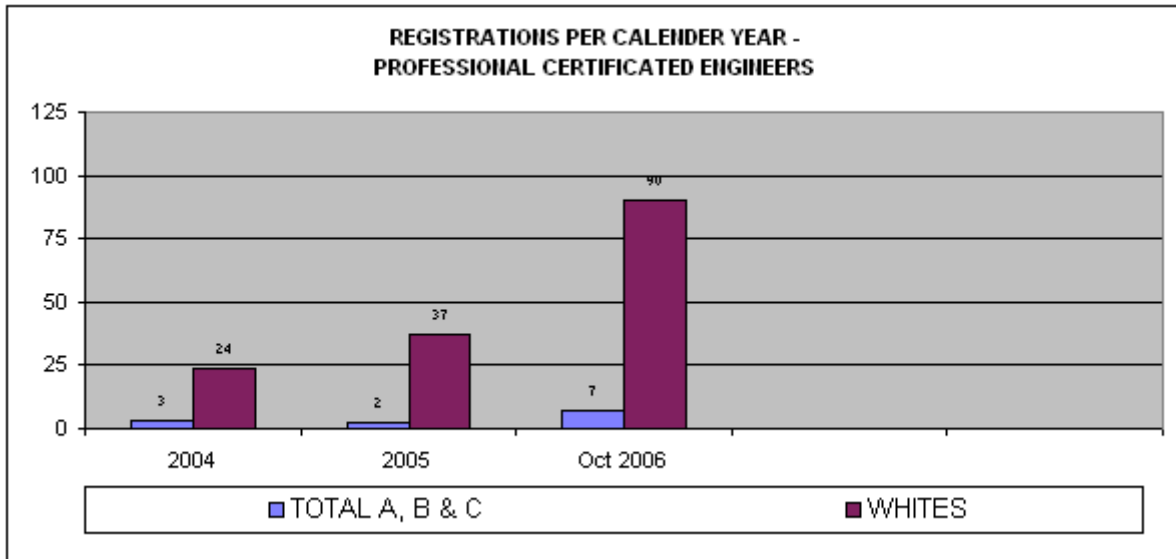

ECSA Registration Trends per Calendar Year
Professional Certificated Engineers : 2004 - 2006

REGISTRATIONS OF PROFESSIONAL CERTIFICATED ENGINEERS

	2004	2005	Oct 2006		
ASIANS	2	1	2		
BLACKS	1	1	5		
COLOUREDS	0	0	0		
TOTAL A, B & C	3	2	7		
WHITES	24	37	90		