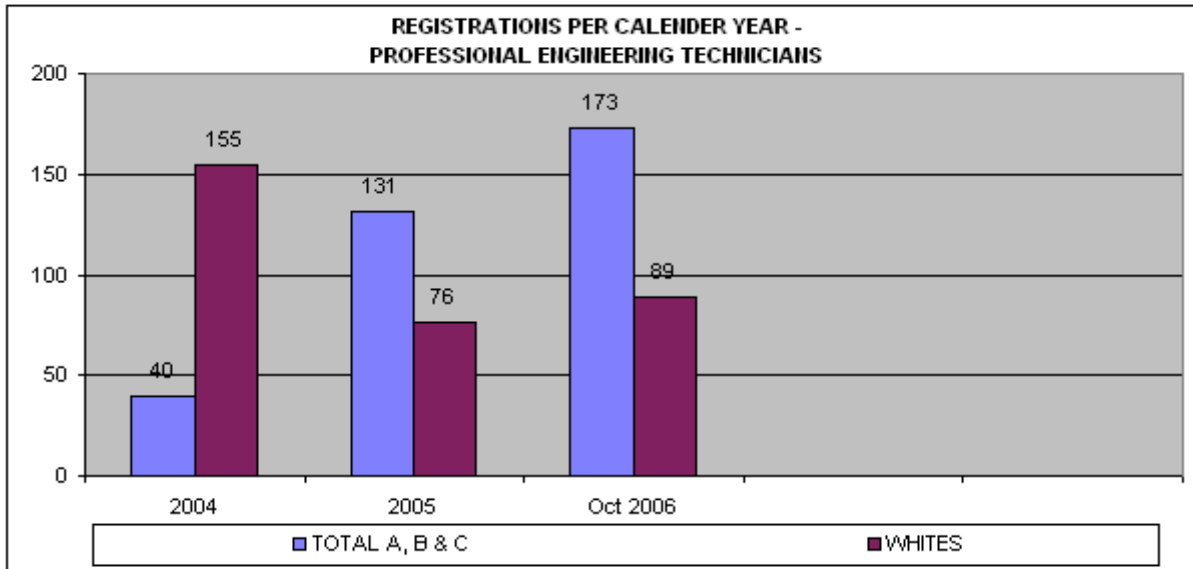

ECSA Registration Trends per Calendar Year
Professional Engineering Technicians: 2004 - 2006

REGISTRATIONS OF PROFESSIONAL ENGINEERING TECHNICIANS

	2004	2005	Oct 2006		
ASIANS	0	16	15		
BLACKS	25	106	151		
COLOUREDS	15	9	7		
TOTAL A, B & C	40	131	173		
WHITES	155	76	89		

ECSA Registration Trends per Calendar Year
Professional Engineering Technicians: 1994 -2003

REGISTRATIONS OF PROFESSIONAL ENGINEERING TECHNICIANS

Group	1994	1995	1996	1997	1998	1999	2000	2001	2002	2003
Asians (A)	0	0	0	0	0	0	0	3	17	24
Blacks (B)	0	0	0	0	0	0	0	5	68	142
Coloureds (C)	0	0	0	0	0	0	0	1	17	21
Total: A, B & C	0	0	0	0	0	0	0	9	102	187
Whites (W)	0	0	0	0	0	0	0	23	180	234