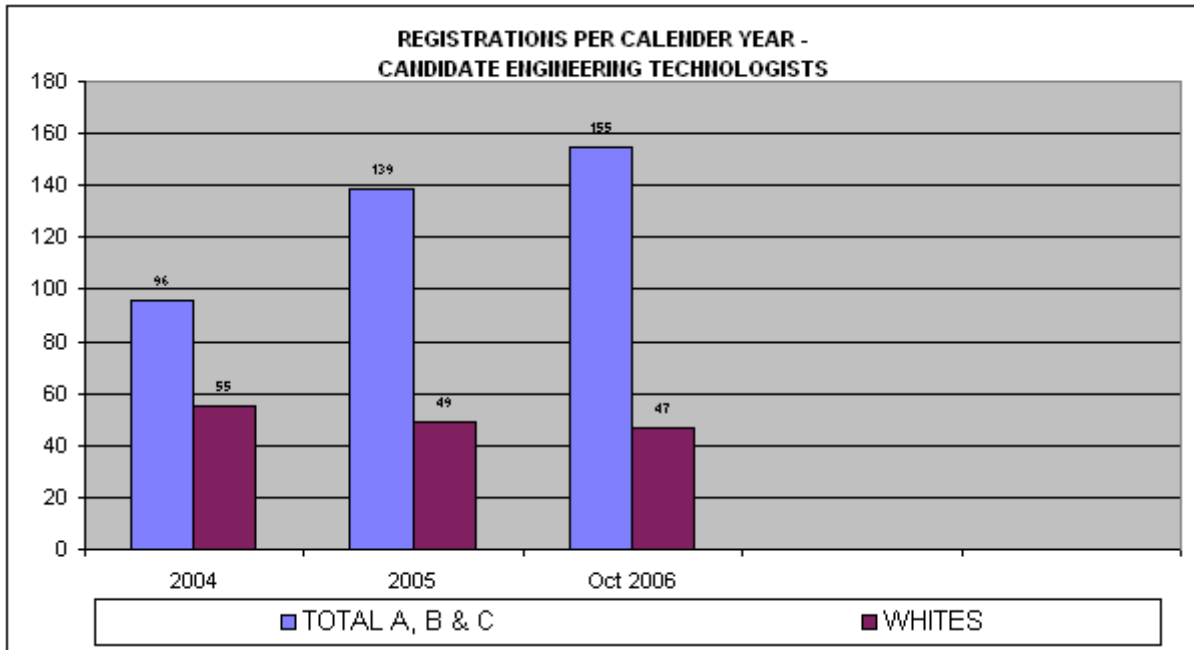

ECSA Registration Trends per Calendar Year
Candidate Engineering Technologists : 2004 - 2006

REGISTRATIONS OF CANDIDATE ENGINEERING TECHNOLOGISTS

	2004	2005	Oct 2006		
ASIANS	17	23	7		
BLACKS	76	111	146		
COLOUREDS	3	5	2		
TOTAL A, B & C	96	139	155		
WHITES	55	49	47		